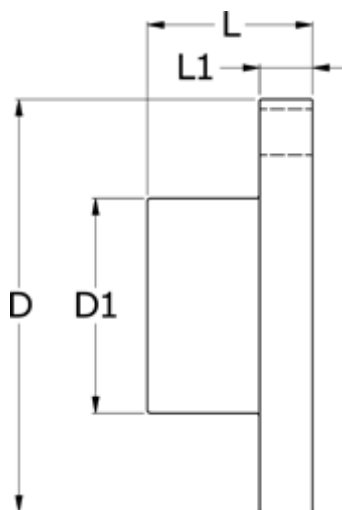

Article number: 330710501

Description: Coupling Rupex size 105  
Part 1

## Measures

---

D	= 105
D1	= 53
L	= 45
L1	= 13
Max bore	= 32
Torque (N m)	= 200